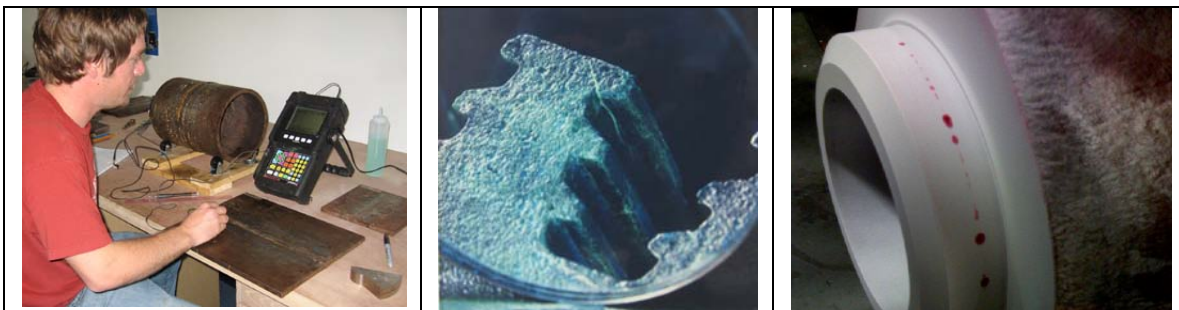

Classes Provided	Hours	Fee
Magnetic Particle Testing Level I and II	24 hrs	$695
Liquid Penetrant Testing Level I and II	16 hrs	$595
Visual Testing Level I and II	24 hrs	$695
Ultrasonic Testing Level I	40 hrs	$1095
Ultrasonic Testing Level II	40 hrs	$1095
Eddy Current Testing Level I	40 hrs	$1195
Eddy Current Testing Level II	40 hrs	$1195
UT II Limited Thickness	24 hrs	$695
RT II Ltd Film Interpretation	20 hrs	$695
Phased Array of Welds	40 hrs	$1450
Intro to NDT	40 hrs	$1650

DISCOUNTED COURSE PACKAGES (SNT-TC-1A)

Package	Description	Weeks	Price	Savings
A	MT, PT, UT, VT (I and II)	3-1/2	$ 3875	$300
B	MT, PT, UT (I and II)	3	$ 3230	$250
C	MT, PT, UT, ET (I and II)	5	$ 5370	$500
D	MT, PT, UT (I and II), Phased Array	4	$ 4530	$400
E	MT, PT, VT (I and II), RT-FI	2	$ 2480	$200
F	MT, PT, VT, UT, ET (I and II)	5-1/2	$ 5995	$570

If you are interested in taking classes, please visit our website at www.nde.com/training or contact Stephanie Navarro at (832) 533-8366, email: training@nde.com

Birring NDE Center, Inc.

515 Tristar Drive
Webster, TX 77598
Phone: (832) 533-8366

www.nde.com/training